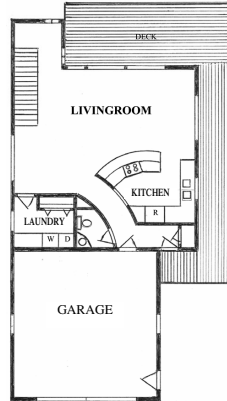

Information provided by

Fabulous Urban Contemporary Home

This one of a kind home, located just west of Peaceful Valley was designed and built by Nordic Construction. The house sits high above the street, allowing for spectacular views of downtown, Mt Spokane, and the north bank of the Spokane River. Built for entertaining, you can invite a crowd to enjoy the fireworks at Riverfront Park or watch the Bloomsday runners from your own spacious wrap around deck

The basement level has two large bedrooms, a bathroom, and family room. The main floor great room boasts 22foot high ceilings, lots of windows and great lighting. The gourmet kitchen features custom beech and lyptus wood cabinets, concrete countertops, stainless appliances, and a custom made hood by Nordic Construction. Enjoy the incredible view while you are cooking or relaxing at the curved eating bar. The large laundry room has ample cabinets and additional closet space. Don't miss the main floor powder room, which features curved walls, a curved vanity with a polished steel front and ground concrete counter top with stones from Glacier Park cast in the top. The top floor has a computer loft and a well designed master suite that takes full advantage of the spectacular view. Enjoy your morning coffee on the private balcony overlooking downtown and the river valley. The master bath has double sinks, a jetted tub and oversized shower. There is a spacious walk-in closet as well. This stunning contemporary home also features Ku Ku wood floors, custom made steel railings, and beautiful tile work. The attached two car garage is conveniently located, just steps from the kitchen.