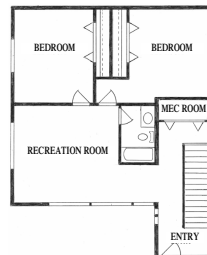

Basement

Nordic
CONSTRUCTION